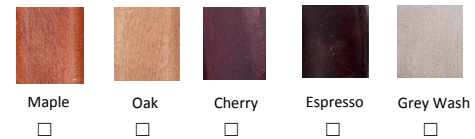

**Base Design Options:** Tapered Leg

**Welting Options:** Self Welt   
Contrast Welt (Alternate Fabric)

**Nail Trim Color Options:** 6 options

**Nail Trim Placement Options:** No Nails   
Around Entire Base   
Inside Back Border   
Inside Arm   
Outside Arm

**Tapered Leg Wood Finish:** 5 options