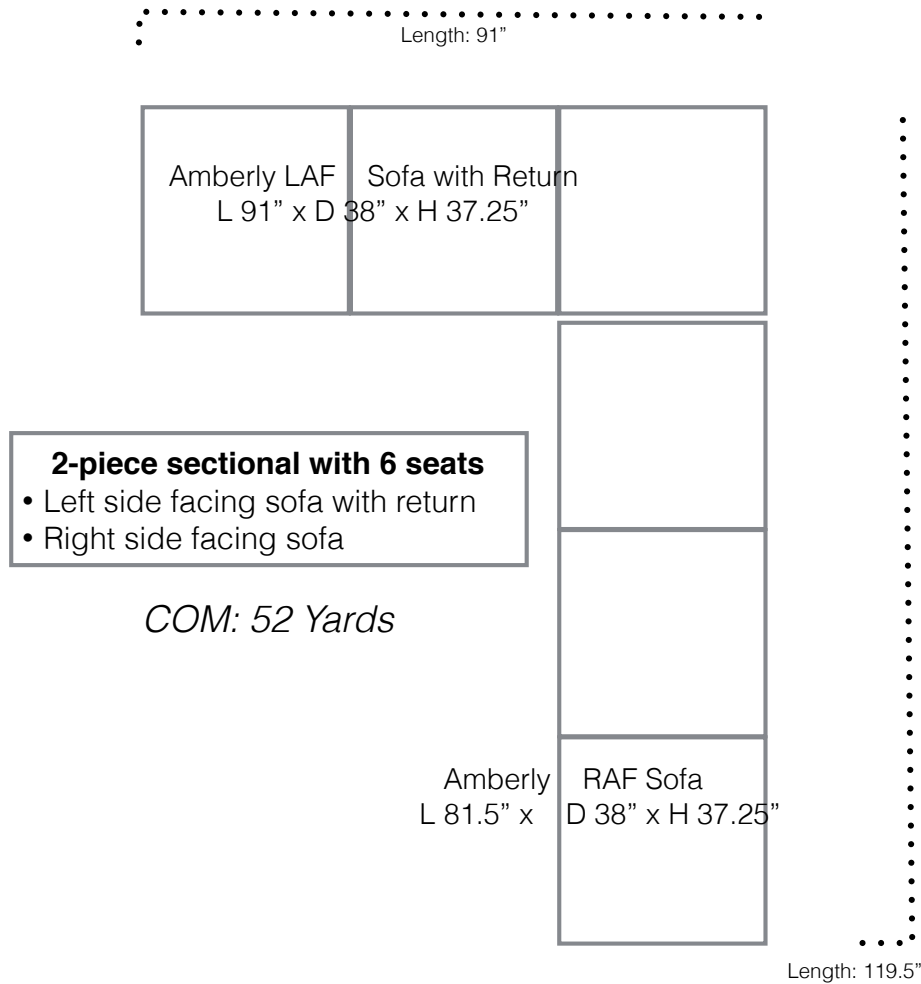

Amberly Style Sectional, *Option B*

theEllenburg
chair company

All items are custom handmade,
one of a kind.
While dimensions are
listed, the actual dimensions could
vary slightly.

picture for style reference only, actual configuration in drawing