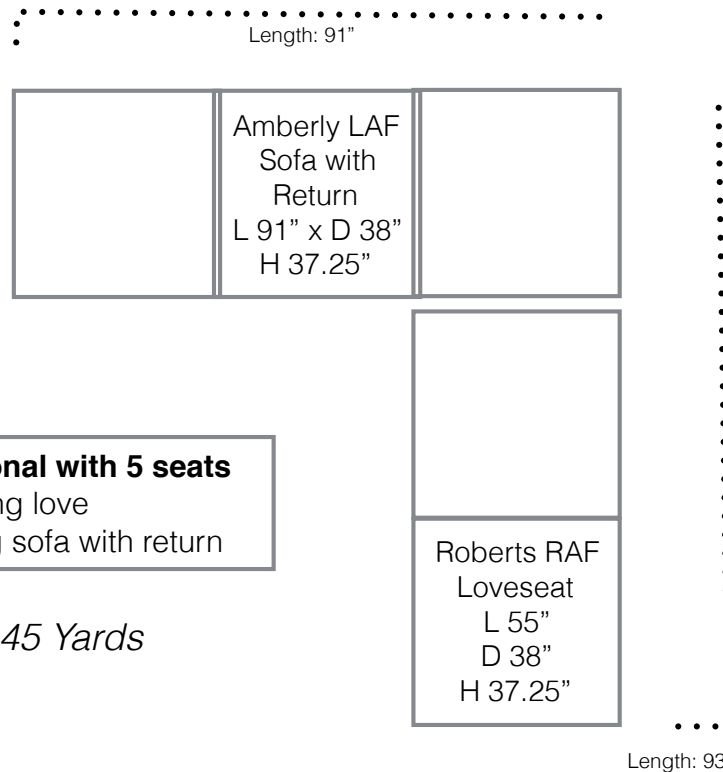

### Customization Options

**Sofa Dimensions:** See sectional options on next page  
Arm Height: 26"  
Seat Height: 21"  
Seat Depth: 21"

**Back Design Options:** Loose Back Cushions

**Seat Design Options:** Loose Bench Seat Cushion   
Individual Seat Cushions

\*picture for style reference only, actual configuration in drawing\*

# Amberly Style Sectional, *Option C*

- 2-piece sectional with 5 seats**
- Left side facing love
  - Right side facing sofa with return

*COM: 45 Yards*

\*actual configuration as shown in picture\*

theEllenburg  
chair company

# Amberly Style Sectional, *Option D*

- 2-piece sectional with 5 seats**
- Right side facing love
  - Left side facing sofa with return

*COM: 45 Yards*

\*actual configuration as shown in picture\*

theEllenburg  
chair company