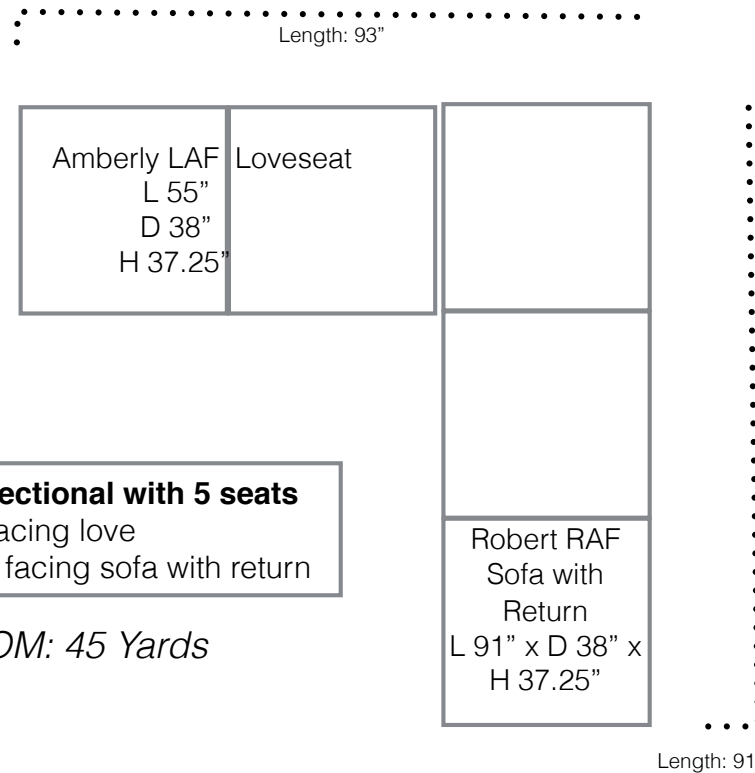

\*picture for style reference only, actual configuration in drawing\*

# Amberly Style Sectional, *Option B*

theEllenburg  
chair company

All items are custom handmade,  
one of a kind.  
While dimensions are  
listed, the actual dimensions could  
vary slightly.

\*picture for style reference only, actual configuration in drawing\*

# Amberly Style Sectional, *Option C*

- 2-piece sectional with 5 seats**
- Left side facing love
  - Right side facing sofa with return

*COM: 45 Yards*

\*actual configuration as shown in picture\*

theEllenburg  
chair company

# Amberly Style Sectional, *Option D*

- 2-piece sectional with 5 seats**
- Right side facing love
  - Left side facing sofa with return

*COM: 45 Yards*

\*actual configuration as shown in picture\*

theEllenburg  
chair company