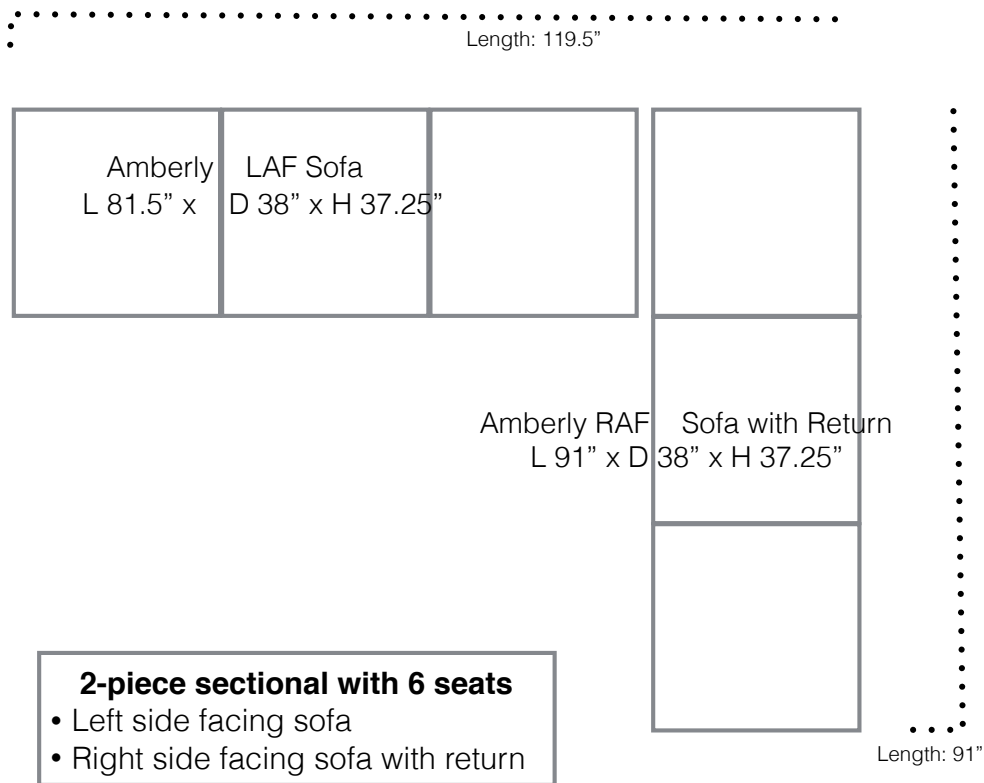

Amberly Style Sectional, *Option A*

COM: 52 Yards