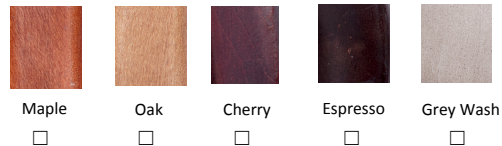

Pieces Available to Match: Loveseat: 60" W x 38" D x 35" H
Chair (See Amberly Chair)

COM Yardage (solid 54" wide): Sofa: 23 Yards