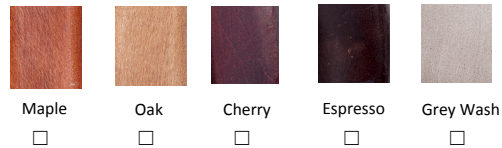

Pieces Available to Match: Loveseat: 60" W x 38" D x 35" H
Chair (See Amberly Chair)

COM Yardage (solid 54" wide): Sofa: 23 Yards
Loveseat: 22 Yards