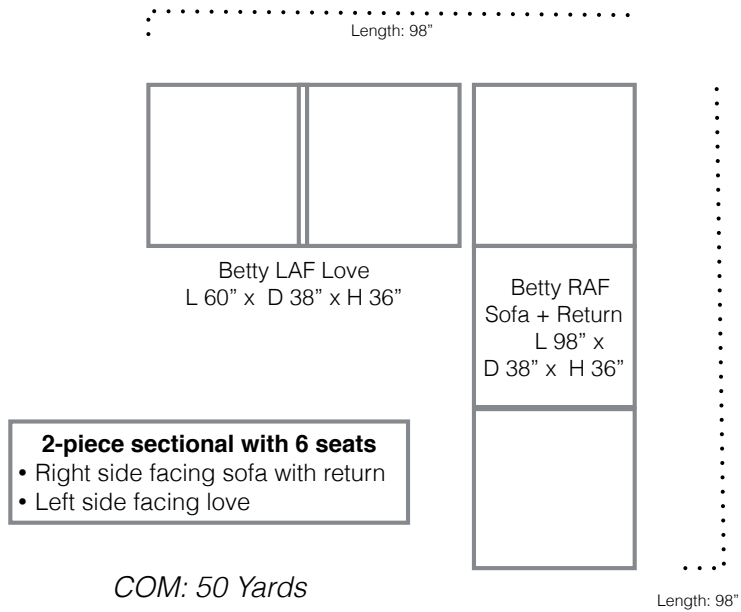

Betty Style Sectional, *Option D*

theEllenburg
chair company

All items are custom handmade,
one of a kind.
While dimensions are
listed, the actual dimensions could
vary slightly.

actual configuration as shown in picture