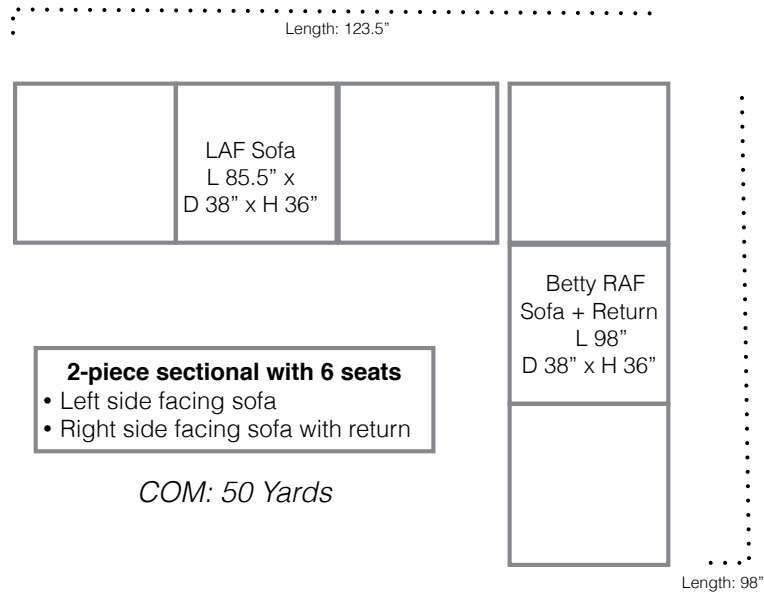

### Customization Options

**Sofa Dimensions:** See layout options on other pages  
Arm Height: 24"  
Seat Height: 19.5"  
Seat Depth: 21.5"

**Back Design Options:** Loose Back Cushions   
Semi-attached Back Cushions

# Betty Style Sectional, *Option A*

- 2-piece sectional with 6 seats**
- Left side facing sofa
  - Right side facing sofa with return

*COM: 50 Yards*

theEllenburg  
chair company

\*picture for style reference only, actual configuration in drawing\*

# Betty Style Sectional, *Option B*

.....  
Length: 98"

Betty LAF Sofa with Return  
L 98" x D 38" x H 36"

- 2-piece sectional with 6 seats**
- Left side facing sofa with return
  - Right side facing sofa

# Betty Style Sectional, *Option C*

.....  
Length: 98"

Betty LAF Sofa with Return  
L 98" x D 38" x H 36"

- 2-piece sectional with 6 seats**
- Left side facing sofa with return
  - Right side facing love