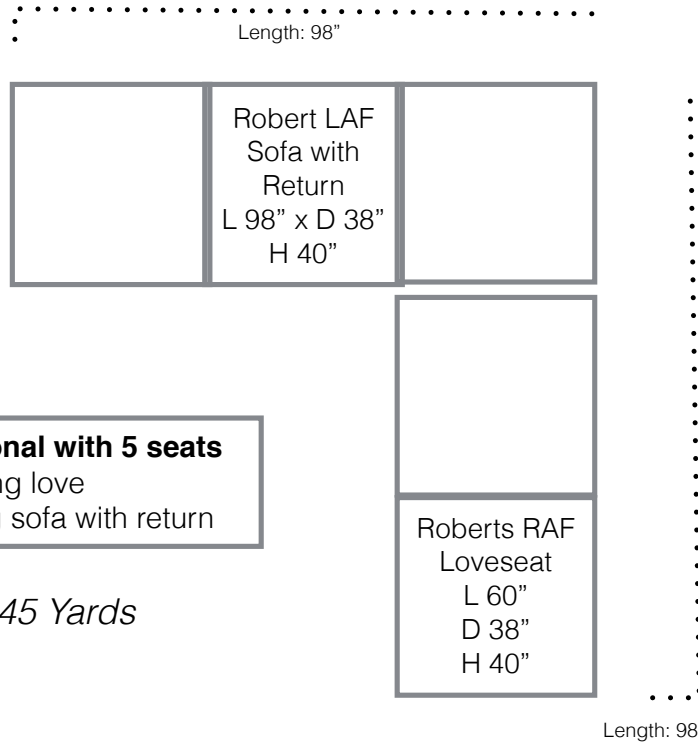

Customization Options

Sofa Dimensions: See Next Page for Options
Arm Height: 24"
Seat Height: 20.5"
Seat Depth: 22"

Back Design Options: Loose Back Cushions

Seat Design Options: Loose Seat Cushions
Bench Seat Design

COM: 52 Yards

Roberts Style Sectional, *Option B*

theEllenburg
chair company

All items are custom handmade,
one of a kind.
While dimensions are
listed, the actual dimensions could
vary slightly.

picture for style reference only, actual configuration in drawing

Roberts Style Sectional, *Option C*

- 2-piece sectional with 5 seats**
- Left side facing love
 - Right side facing sofa with return

COM: 45 Yards

actual configuration as shown in picture

theEllenburg
chair company

All items are custom handmade,
one of a kind.
While dimensions are
listed, the actual dimensions could
vary slightly.

Roberts Style Sectional, *Option D*

2-piece sectional with 5 seats

- Right side facing love
- Left side facing sofa with return