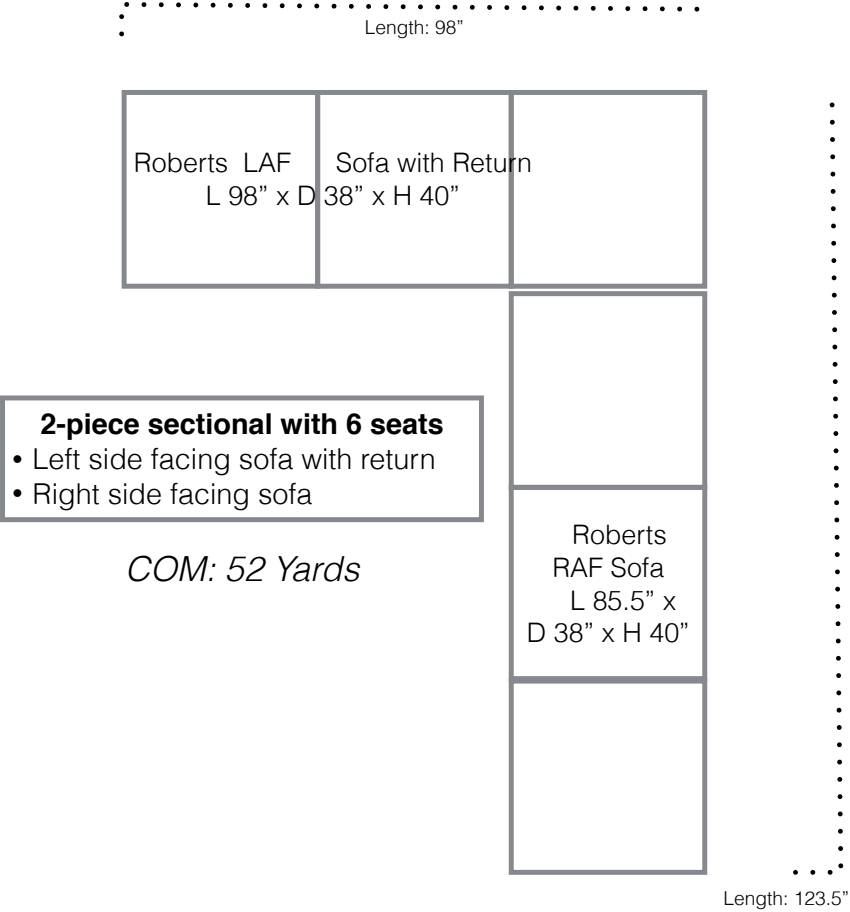

Customization Options

Sofa Dimensions: See Next Page for Options
Arm Height: 24"
Seat Height: 20.5"
Seat Depth: 22"

Back Design Options: Loose Back Cushions

Seat Design Options: Loose Seat Cushions
Bench Seat Design

Roberts Style Sectional, *Option A*

theEllenburg
chair company

All items are custom handmade,
one of a kind.
While dimensions are
listed, the actual dimensions could
vary slightly.

picture for style reference only, actual configuration in drawing

COM: 52 Yards

Roberts Style Sectional, *Option B*

theEllenburg
chair company

All items are custom handmade,
one of a kind.
While dimensions are
listed, the actual dimensions could
vary slightly.

picture for style reference only, actual configuration in drawing

Roberts Style Sectional, *Option C*

- 2-piece sectional with 5 seats**
- Left side facing love
 - Right side facing sofa with return

COM: 45 Yards

actual configuration as shown in picture

theEllenburg
chair company