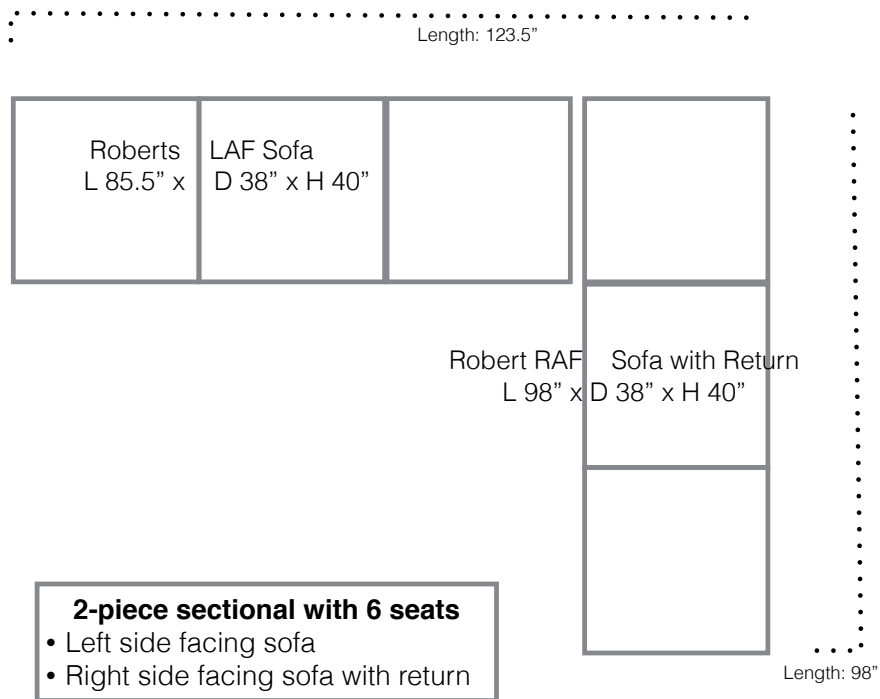

Roberts Style Sectional, *Option A*

theEllenburg
chair company

All items are custom handmade,
one of a kind.
While dimensions are
listed, the actual dimensions could
vary slightly.

picture for style reference only, actual configuration in drawing

COM: 52 Yards