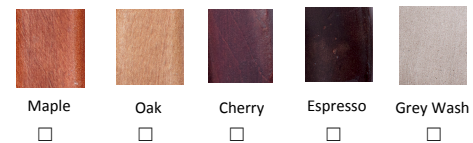

Base Design Options: Tapered Leg

Welting Options: Self Welt
Contrast Welt (Alternate Fabric)

Nail Trim Color Options: 6 options

Nail Trim Placement Options: No Nails
Bottom Rail

Tapered Leg Wood Finish Options: 5 options