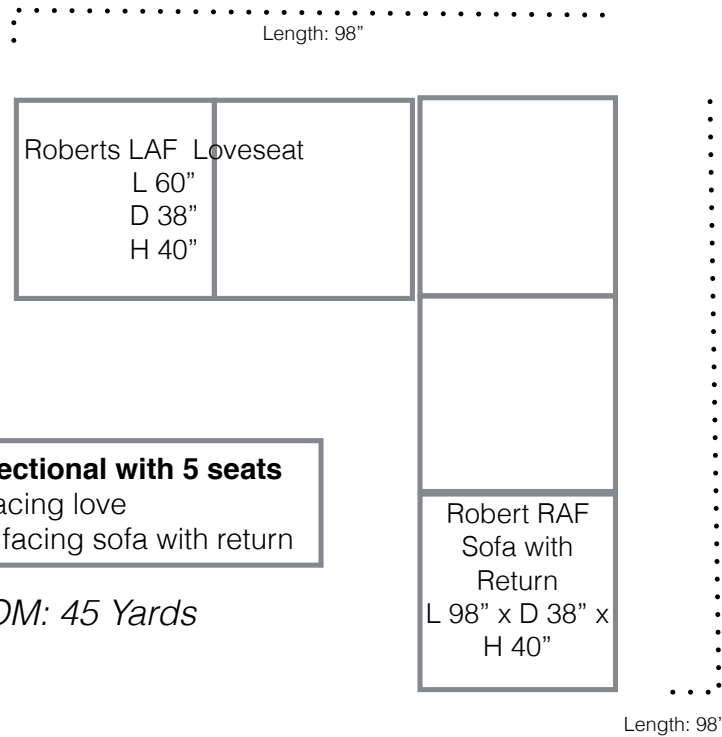

Roberts Style Sectional, *Option A*

theEllenburg
chair company

All items are custom handmade,
one of a kind.
While dimensions are
listed, the actual dimensions could
vary slightly.

picture for style reference only, actual configuration in drawing

COM: 52 Yards

Roberts Style Sectional, *Option B*

theEllenburg
chair company

All items are custom handmade,
one of a kind.
While dimensions are
listed, the actual dimensions could
vary slightly.

picture for style reference only, actual configuration in drawing

Roberts Style Sectional, *Option C*

- 2-piece sectional with 5 seats**
- Left side facing love
 - Right side facing sofa with return

COM: 45 Yards

actual configuration as shown in picture

theEllenburg
chair company

All items are custom handmade,
one of a kind.
While dimensions are
listed, the actual dimensions could
vary slightly.

Roberts Style Sectional, *Option D*

2-piece sectional with 5 seats

- Right side facing love
- Left side facing sofa with return